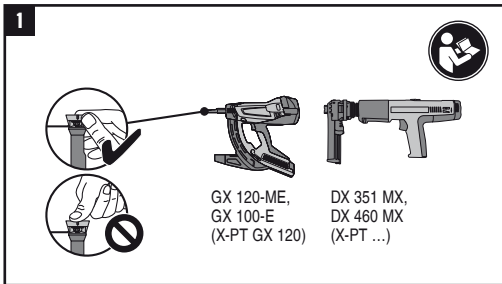

HILTI

50 X-ECT 40 MX

#432947

Made in Slovenia

438809-10.2010