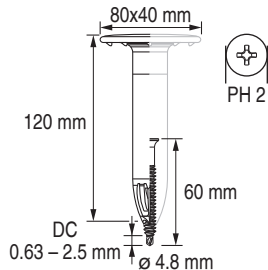

2059341
22.01.2014

S-IDP 4.8S/8040x140

2045832

Rostfrei/Inox/Stainless

2059341