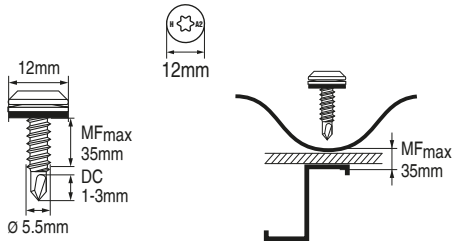

S-MD 31PS 5.5x50

202426

Rostfrei / Inox / Stainless A2

2068783