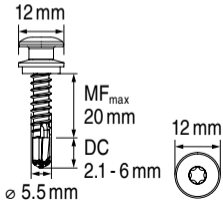

S-MD33PSS 5,5x38

2229866

Rostfrei/Inox/Stainless A4

2247889-03.2020