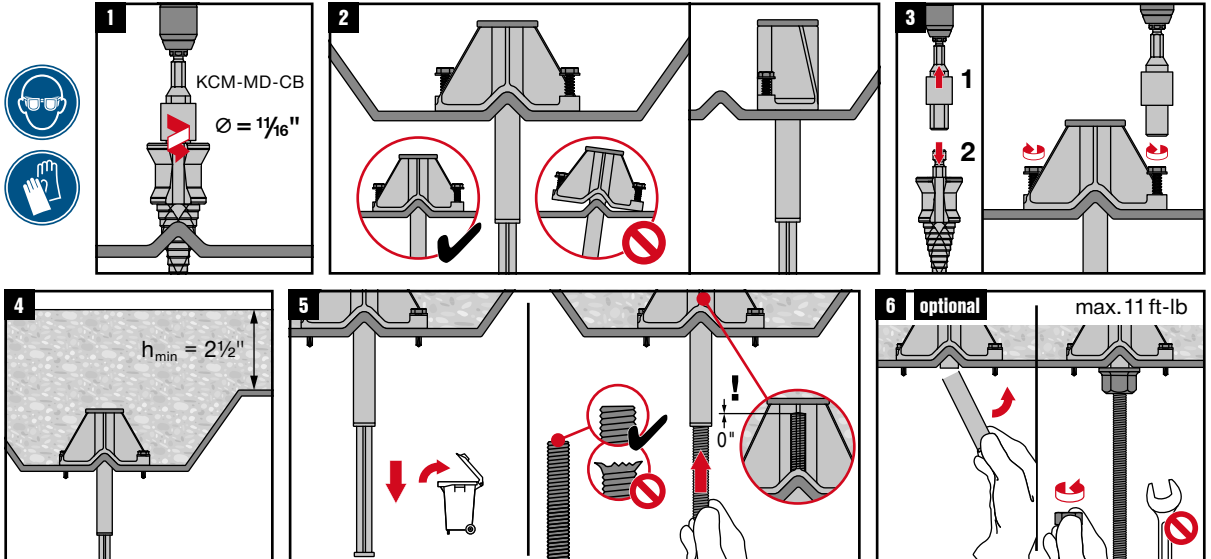

KCC-MD Short Plate 3/8"

2277310-05.2023

75 KWIK CAST CONNECT KCC-MD SHORT PLATE 3/8" GRN-GRN #2268103

Info | Shop

qr.hilti.com/2268103

LOT NUMBER:

Made in Taiwan
Hilti = trademark of
Hilti Corp., Schaan, LI

7 613024 294879